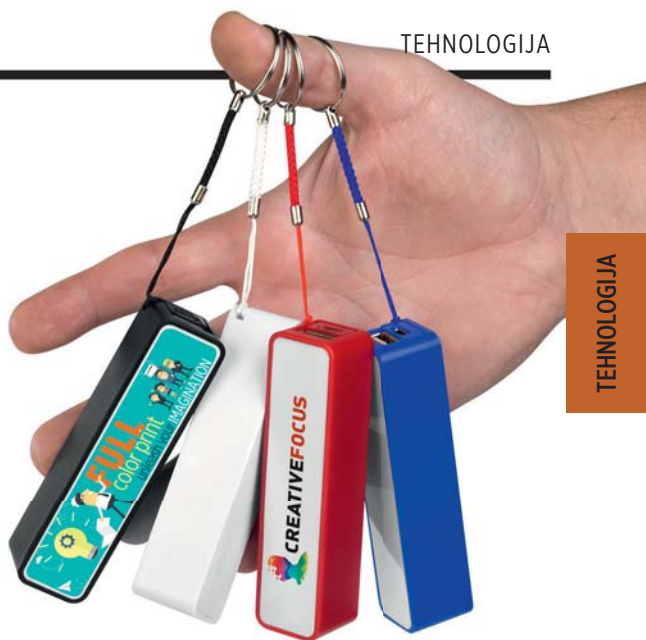

TEHNOLOGIJA

RECHARGEABLE BATTERY
CAPACITY 2500 mAh